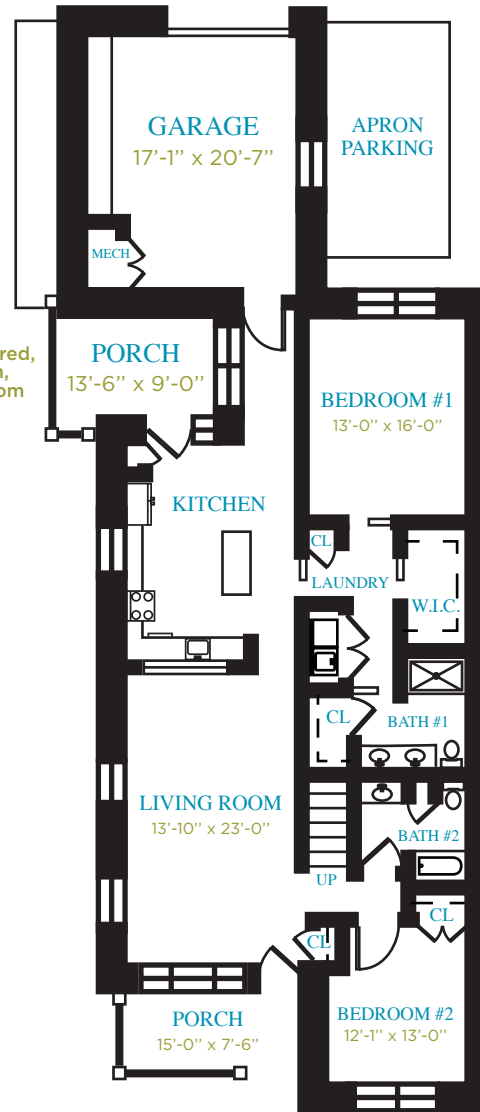

### OPTIONAL SECOND FLOOR

314 SQ. FT.  
1,769 TOTAL SQ. FT.

Optional 2 Car  
Garage

Options: Covered,  
Screened In,  
4 Season Room

### THE MEADOWS | SUNFLOWER COTTAGE B2 : REAR LOADED GARAGE

1,455 SQ. FT.

A GARDEN SPOT COMMUNITY