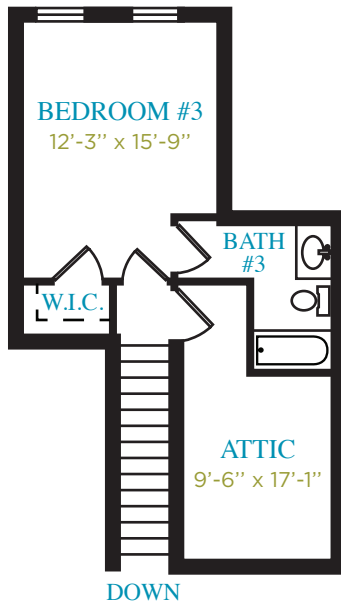

### OPTIONAL SECOND FLOOR

314 SQ. FT.  
1,769 TOTAL SQ. FT.

Optional 2 Car  
Garage

Options: Covered,  
Screened In,  
4 Season Room

### THE MEADOWS | SUNFLOWER COTTAGE B2 : REAR LOADED GARAGE

1,455 SQ. FT.

A GARDEN SPOT COMMUNITY